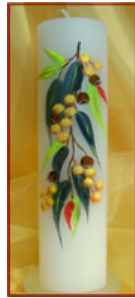

# Australian & Aboriginal & Torres Strait Islander

Australian Candles

Hand Painted Wildflowers

Oz-hp1  
Gum Blossoms red

Oz-hp2  
Gum Blossoms yellow

Oz-hp3  
Wattle

Oz-hp4  
Long Gumflowers

Oz-hp5  
Long Wattle