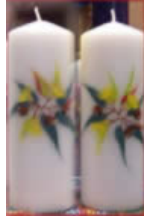

# Australian & Aboriginal & Torres Strait Islander

Australian Candles

Hand Painted Wildflowers

Oz-hp1  
Gum Blossoms red

Oz-hp2  
Gum Blossoms yellow

Oz-hp3  
Wattle

Oz-hp4  
Long Gumflowers

Oz-hp5  
Long Wattle